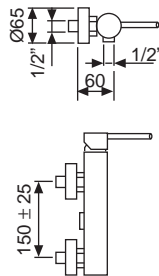

BASIC DUCHA
BASIC SHOWER

19500

165,00 €