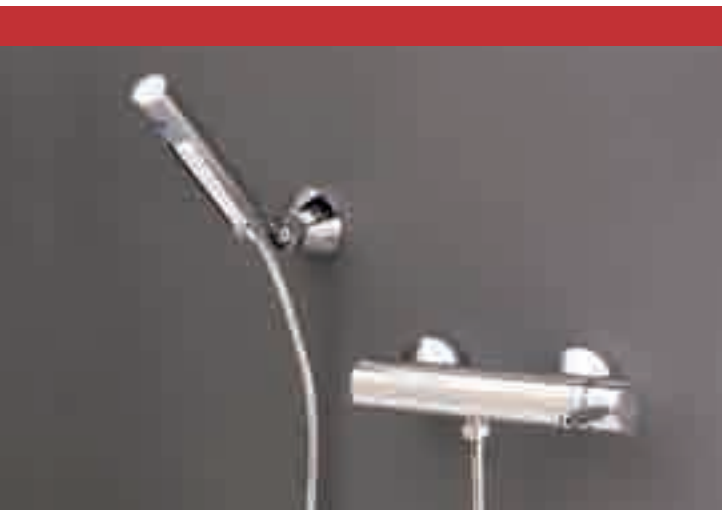

BASIC DUCHA
BASIC SHOWER

19500

165,00 €